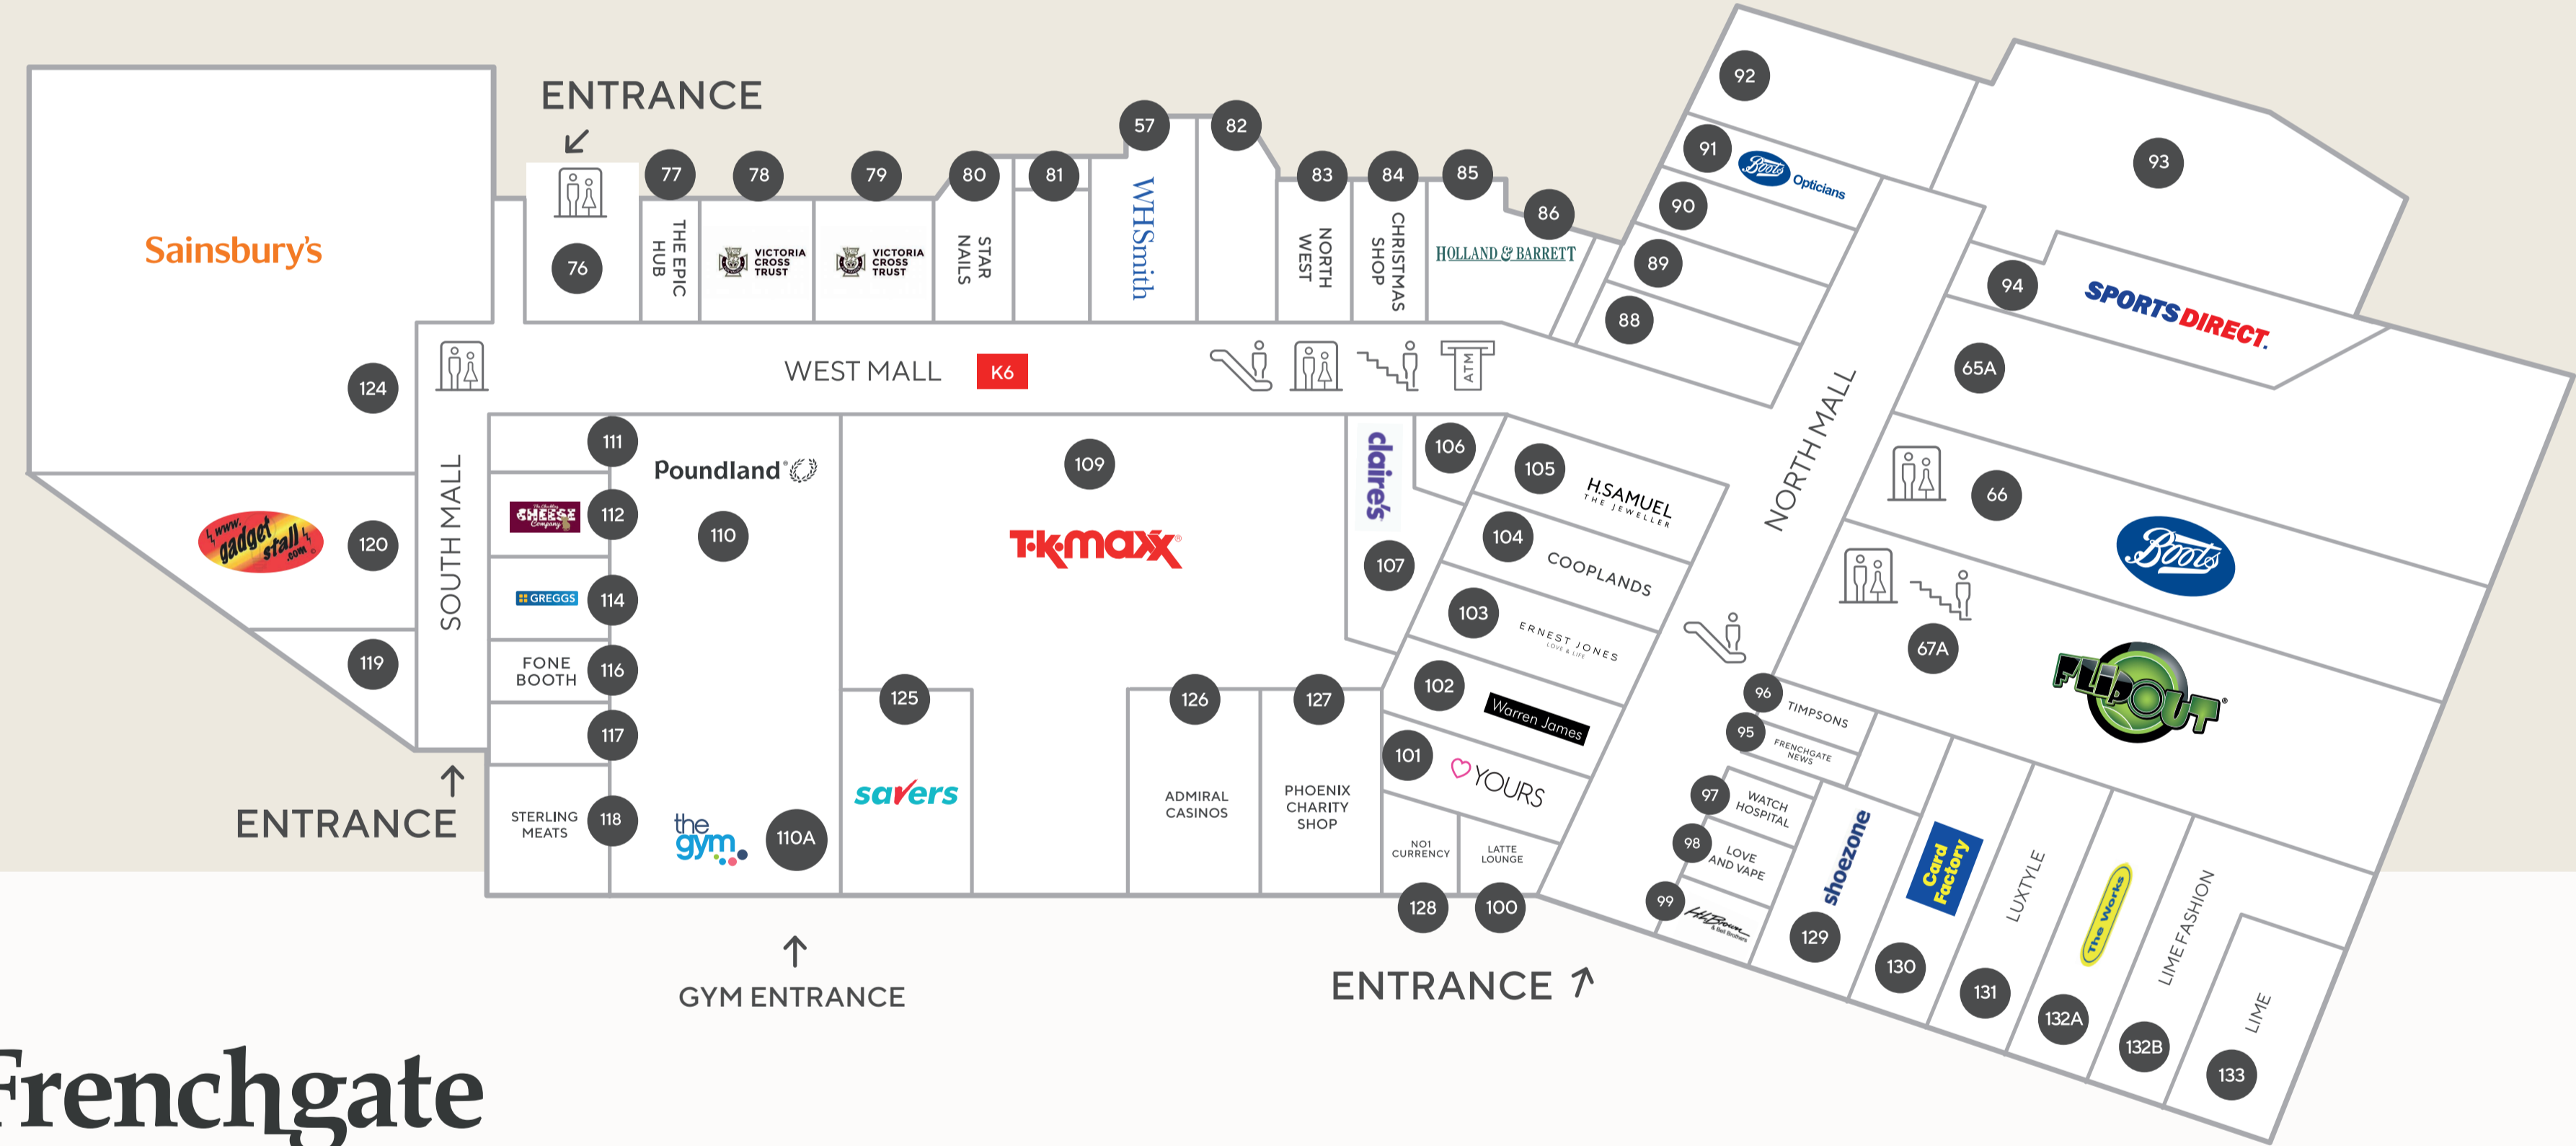

ENTRANCE
TO TRAIN STATION

ENTRANCE
TO BUS INTERCHANGE

FIRST FLOOR

GROUND FLOOR

Frenchgate

KEY

Scan for
Digital map

SHOPPING AND FOOD

BOOKS & STATIONERY

- 46 Smiggle
- 132A The Works
- 57 WHSmith
- 27 Waterstones

CLOTHING & FASHION

- 6 Blue Inc
- 4 Gregory's
- 25 H&M
- 132B Lime Fashion
- 131 Luxtyle
- 22 New Look
- 7 Next
- 83 North West
- 41 Quiz
- 23A River Island
- 43 Roman
- 42 Select
- 129 Shoezone
- 24 Tessuti
- 39 The Box by Vault
- 109 TK Maxx
- 32 Vault Menswear
- 101 Yours Clothing / Bad Rhino

DEPARTMENT STORES

- 7 Next
- 110 Poundland
- 124 Sainsbury's
- 109 TK Maxx

FOOD & DRINK

- 20 Bubble Ci-Tea
- 9-11 Burger King
- 112 Chuckling Cheese
- 104 Cooplands
- 8 Cosmo (2nd Floor)
- 60-62 Costa Coffee
- 18-95 Frenchgate News and Food
- 16-115 Greggs
- 15 KFC
- K4 Krispy Kreme
- 100 Latte Lounge
- 124 Sainsbury's
- 64 Starbucks
- 118 Sterling Meats
- 17 Subway
- 19 Taco Bell
- 14 The Mallard

FOOTWEAR

1. 75B Deichmann Shoes
   - 33 JD Sport
   - 133 Lime
   - 131 Luxtyle
   - 44 Schuh
   - 129 Shoezone
   - 65-94 Sports Direct
   - 109 TK Maxx
2. ### GIFTS & CARDS
3. 130 Card Factory
   - 23B Card Zone
   - 120 Gadget Stall
   - 57 WHSmith
4. ### HEALTH & BEAUTY
5. K3 Ammar's Fragrances
   - 66 Boots
   - 45 Bodycare
   - 51 Brows
   - 52 Dazzle
   - 85-86 Holland & Barrett
   - 35 Lush
   - 110 Poundland
   - 125 Savers
   - 80 Star Nails

JEWELLERY & ACCESSORIES

1. 21 Superdrug
   - 29 The Fragrance Shop
   - 50 The Perfume Shop
2. ### JEWELLERY & ACCESSORIES
3. 38 Amon
   - 1 Argento
   - 40 Beaverbrooks Jewellers
   - 107 Claire's Accessories
   - 103 Ernest Jones
   - 49 F Hinds
   - 105 H Samuel
   - 99 HL Brown & Son
   - 22 New Look
   - 7 Next
   - 2 Pandora
   - 58 Ramsdens
   - 97 Watch Hospital
   - 102 Warren James

LIVING & HOME

- 7 Next
- 110 Poundland
- 109 TK Maxx

OPTICIANS

1. 91 Boots Opticians
   - 28 Vision Express
2. ### SPECIALIST & SERVICES
3. 126 Admiral Casino
   - 84 Christmas Shop
   - 67A Flip Out
   - D First Travel Passenger info
   - L3CP Inter Car Cleaning
   - 98 Love and Vape
   - 127 Phoenix
   - 57 Post Office
   - 37 Precise Time
   - 110A The Gym Group
   - 77 The Hub (EPIC)
   - 96 Timpson
   - K6 UK Massage Chairs
   - 78 Victoria Cross Trust
   - 79 Victoria Cross Trust

SPORTS & LEISURE

- 67A Flip Out
- 33 JD Sports
- 65-94 Sports Direct
- 110A The Gym Group

TECHNOLOGY

1. 3 3 Store
   - 34 EE
   - 116 Fone Booth
   - K2 Mobilise
   - K1 Mobile Style
   - 47 O2
   - 36 Vodafone
2. ### TOYS & GAMES
3. 5 Build-A-Bear
   - 120 Gadget Stall
   - 48 Game
   - 75 The Entertainer
   - 53-54 Toyland
4. ### TRAVEL
5. 31 Barrhead Travel
   - 106 Eurochange
   - 128 No1 Currency
   - 58 Ramsdens